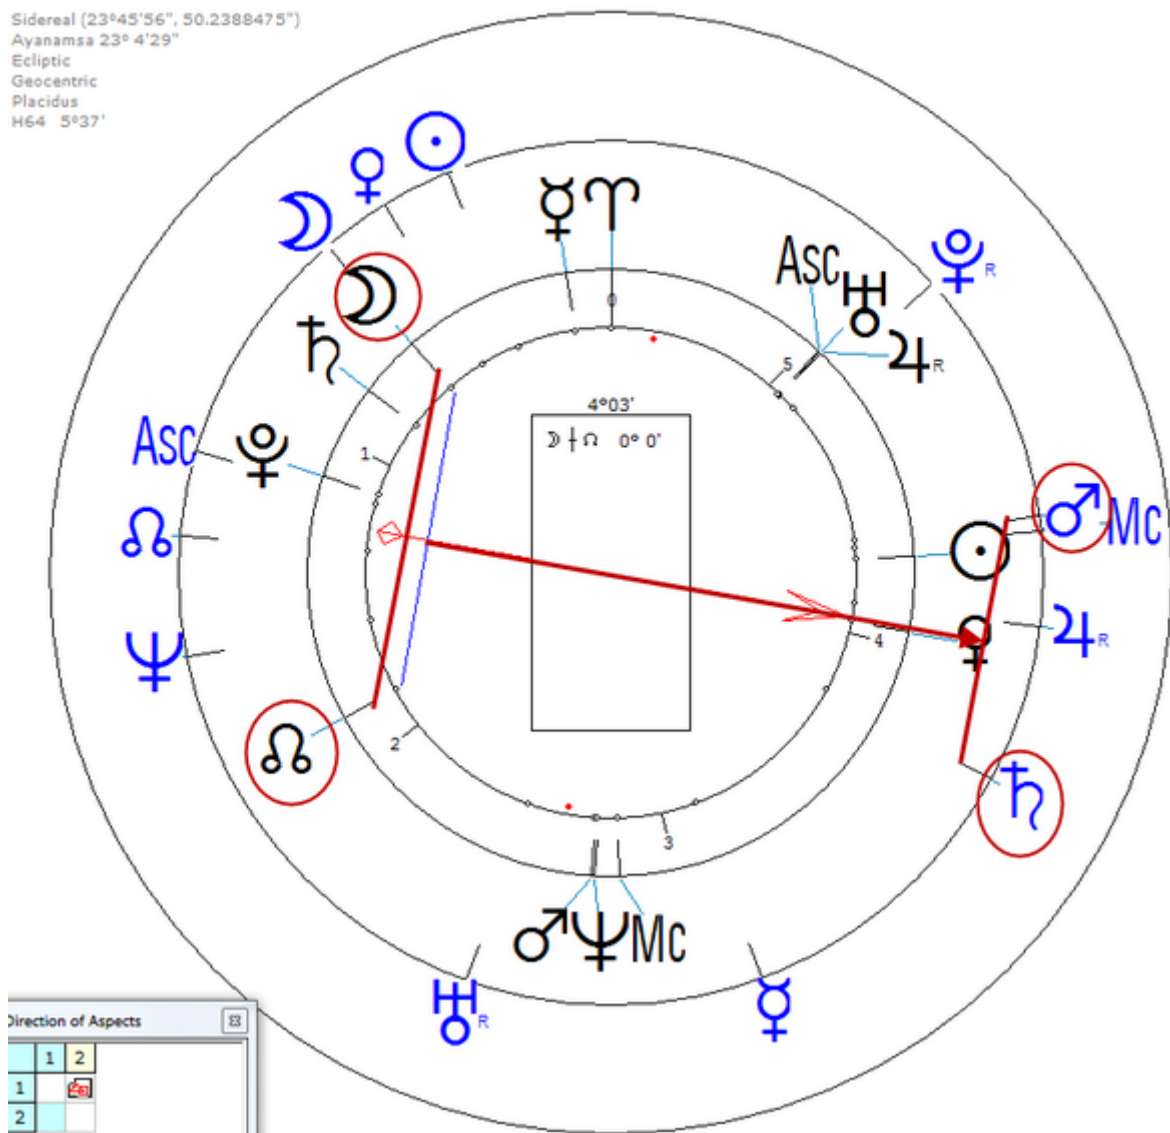

https://www.astro.com/astro-databank/Zajic,_Jan

The self-immolation occurred 2/25/1969, 1:00 PM MET, Prague.

Lunar Return (Harmonic 64)

Lunar $\text{♁}/\text{♁} = \text{♁}_n/\text{♁}_n$

Zajic, Jan
3 July 1950 Mon 0:11 (GMT+1) 49n46 17e45
Vitkov, Czech Republic
Sidereal (23°45'56", 50.2388475")
Ayanamsa 23° 4'29"
Ecliptic
Geocentric
Placidus
H64 5°37'